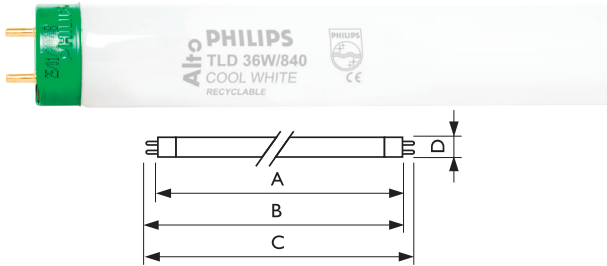

MASTER TL-D ALTO

The difference is green. The ALTO lamp, a green flagship product, features technology that employs a unique capsule injection dosing system that delivers significantly less mercury into each tube; now only two milligrams. The lamps Next Generation triphosphor technologies ensures high light output, high lumen maintenance, and good colour rendering.

Features a distinct green end cap for easy identification for relamping. So make the switch to green!

Product ID	A max.	B max.	C max.	D max.
18W	589.8	596.9	604.0	28
36W	1199.4	1206.5	1213.6	28
58W	1500.0	1507.0	1514.2	28

Dimensions in mm

MASTER TL-D ALTO

Shortcode	Wattage (W)	Cap Base	Luminous Flux Lamp (25°, lm)	Average Lifetime EL (hrs)	Colour Rendering Index (Ra)	Colour Temperature (K)	Min Order Quantity	Carton Quantity
TLD18W830ALTO	18	G13	1350	20000	83	3,000	25	25
TLD18W840ALTO	18	G13	1350	20000	82	4,000	25	25
TLD18W850ALTO	18	G13	1310	20000	80	5,000	25	25
TLD18W865ALTO	18	G13	1275	20000	80	6,500	25	25
TLD36W830ALTO	36	G13	3250	20000	83	3,000	25	25
TLD36W840ALTO	36	G13	3250	20000	82	4,000	25	25
TLD36W850ALTO	36	G13	3170	20000	80	5000	25	25
TLD36W865ALTO	36	G13	3070	20000	80	6500	25	25
TLD58W830ALTO	58	G13	5150	20000	83	3000	25	25
TLD58W840ALTO	58	G13	5200	20000	82	4000	25	25
TLD58W850ALTO	58	G13	4950	20000	80	5000	25	25
TLD58W865ALTO	58	G13	4800	20000	80	6500	25	25